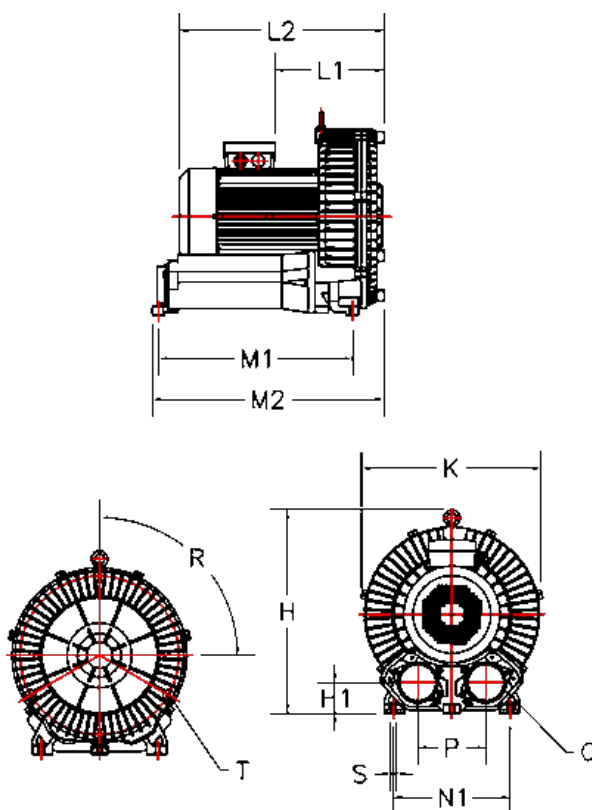

Data Sheet

Article number: 276104291306

Description: KLEEblower KB429L-1 1,3/1,5 kW
1x230V 50/60Hz Single stage with Klixon/built in bimetal switch

Measures

H = 338.5	N1 = 260
H1 = 47	Noise level dB 50/60Hz = 70/73
K = 332	P = 120
L1 = 167.5	Q = 2-PF 2" (NPT 2")
L2 = 361.5	R (degrees) = 3x120
M1 = 115	S = 4 x Ø14
M2 = 321.5	T = 3 - M8X1,25 - 15 dyb
N = 298	